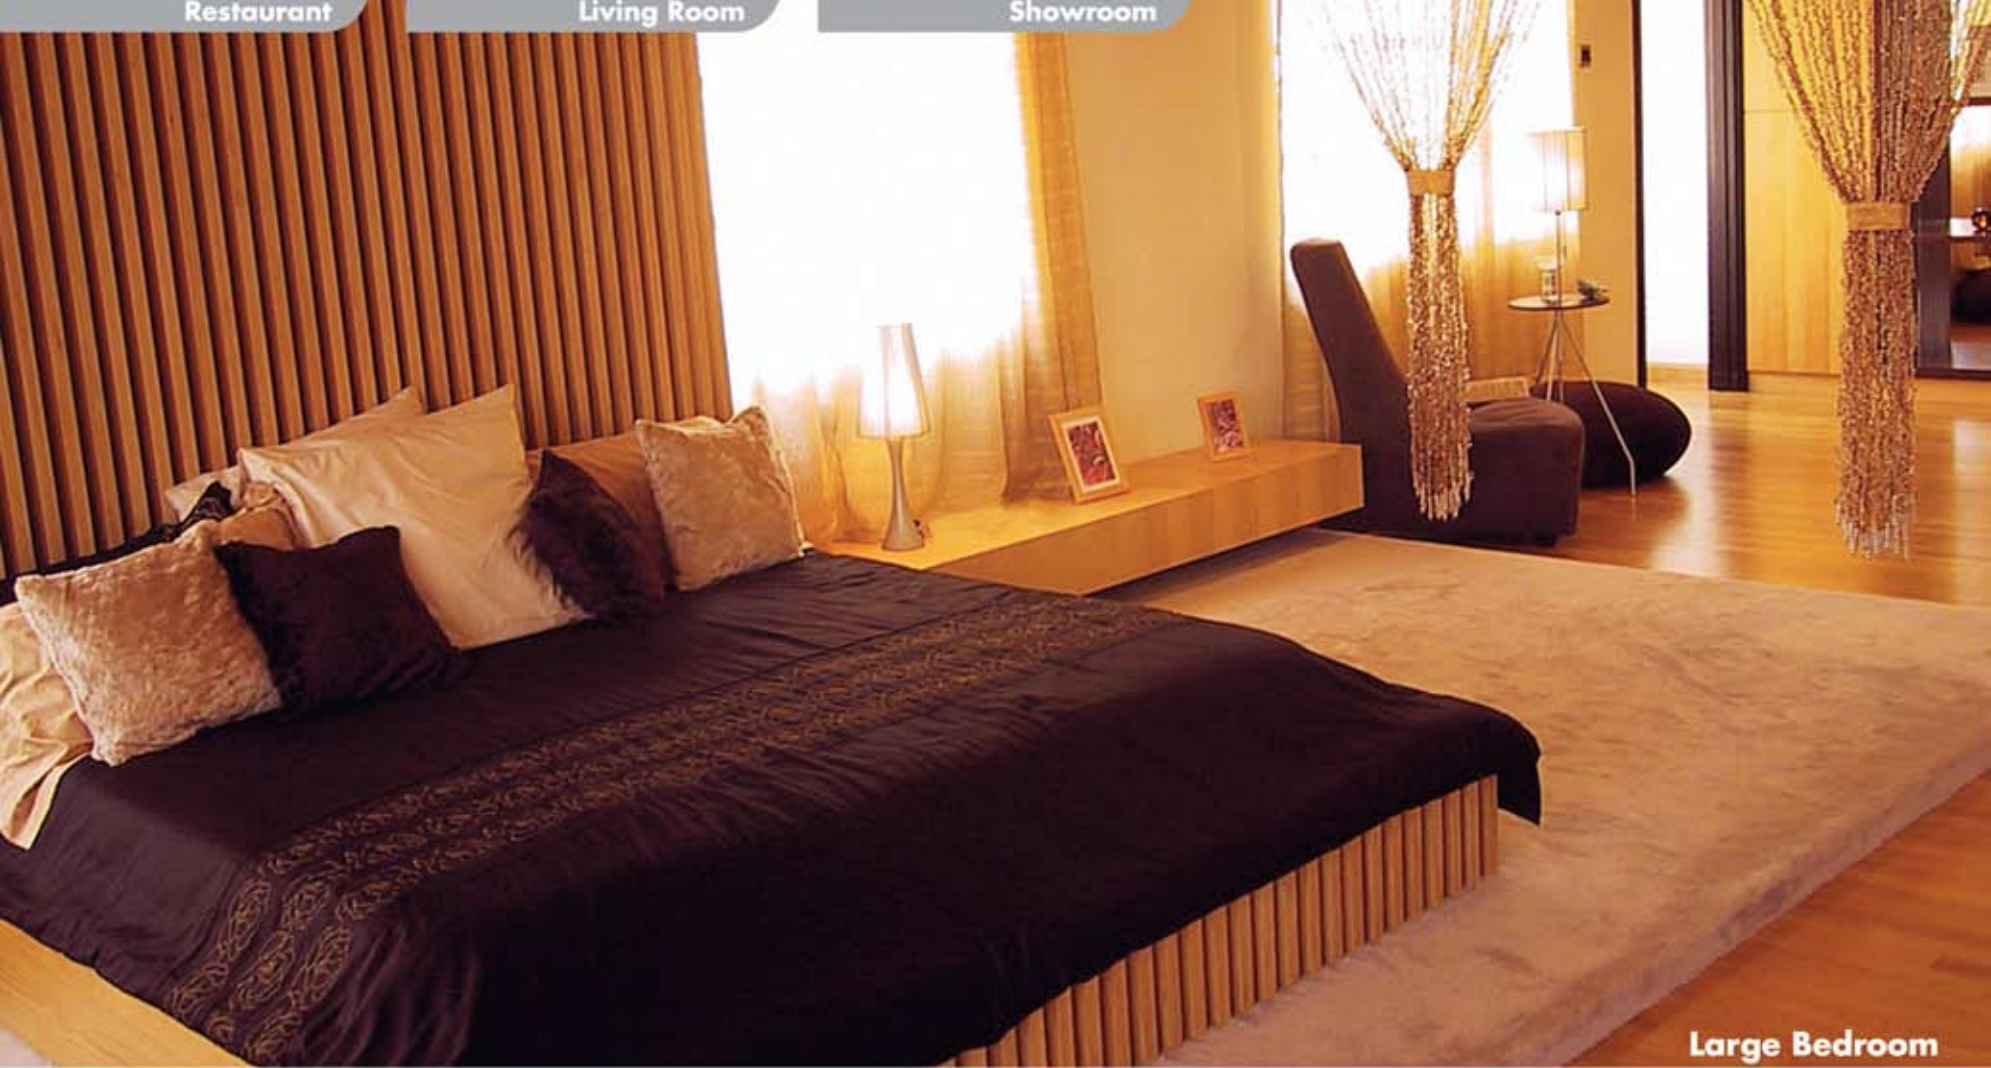

Restaurant

Living Room

Showroom

Large Bedroom

Powerful 17 mt. (55 ft.) air throw

Large 457 mm (18 inch) rust proof fan

Air throw at body level

Low noise level

Water shield

Mosquito net with dust filters

No trolley required

Even operates on inverter.

ninja

Cools upto 15 sq.mt. / 150 sq.ft.*

With honeycomb pad Ninja is ideal for spot cooling.
Small yet powerful, Ninja is truly a mobile power house.

Key Features

- Honeycomb pad
- 10 mt. (33 ft.) air throw
- Portable
- Powerful 3 speed motor
- Four way air deflection system
- Water Level Indicator
- Even operates on inverter.

Low power consumption of only
90 watts / 0.09 units per hour